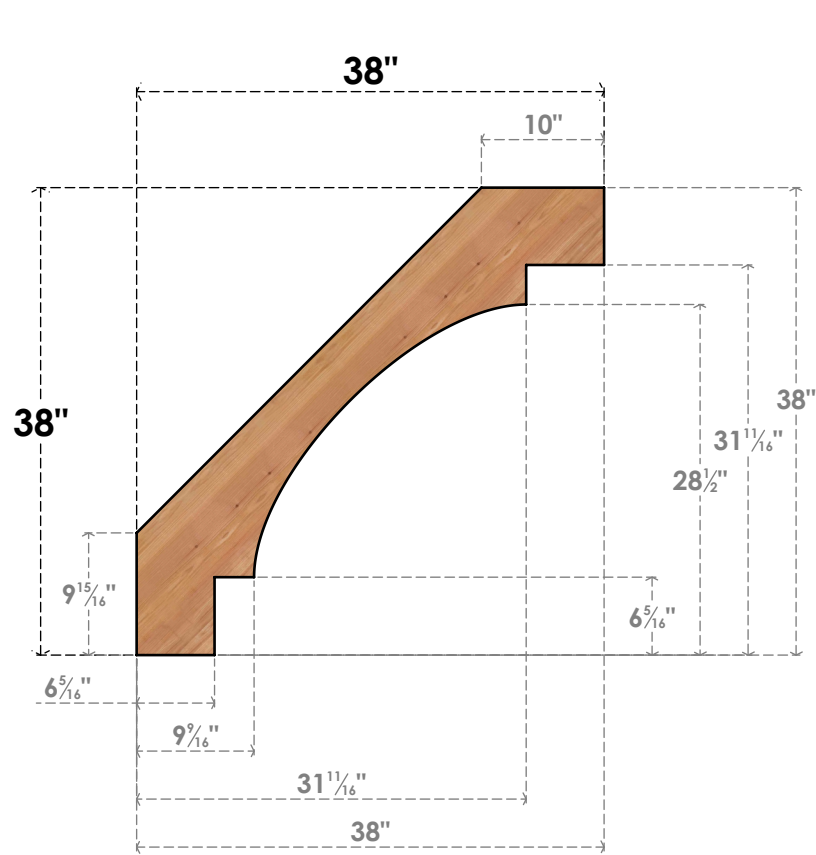

BRC04X38X38MRC00SWR

3 1/2"W X 38"D X 38"H MERCED SMOOTH BRACE, WESTERN RED CEDAR

SIDE

FRONT

EKENA MILLWORK
 2300 WEST MAIN ST.
 CLARKSVILLE, TX 75426
 TOLL FREE: 866-607-0453
 WWW.EKENAMILLWORK.COM

NOTES

1. INSTALLATION TO BE COMPLETED IN ACCORDANCE WITH MANUFACTURER'S SPECIFICATIONS.
2. DRAWING MAY NOT BE TO SCALE
3. THIS DRAWING IS INTENDED FOR DESIGN AND PLANNING PURPOSES ONLY.
4. ALL INFORMATION CONTAINED HEREIN WAS CURRENT AT THE TIME OF DEVELOPMENT BUT MUST BE REVIEWED AND APPROVED BY THE PRODUCT MANUFACTURER TO BE CONSIDERED ACCURATE.
5. PRODUCTS ARE NOT KILN DRIED. THIS ITEM IS UNIQUE AND WILL CONTAIN THE NATURAL VARIATIONS THAT THE WOOD SPECIES OFFERS. THIS MAY RESULT IN VARIATIONS UP TO 1/4"