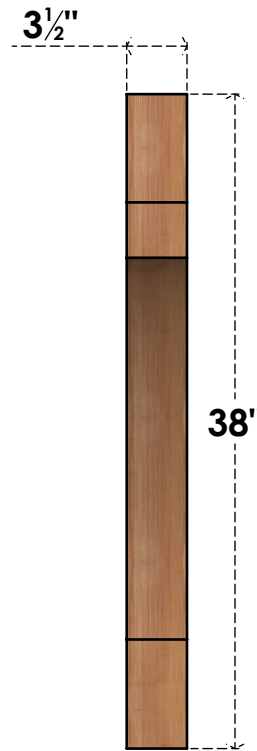

BRC04X38X38MRC00SWR

3 1/2"W X 38"D X 38"H MERCED SMOOTH BRACE, WESTERN RED CEDAR

SIDE

FRONT

EKENA MILLWORK
 2300 WEST MAIN ST.
 CLARKSVILLE, TX 75426
 TOLL FREE: 866-607-0453
 WWW.EKENAMILLWORK.COM

NOTES

1. INSTALLATION TO BE COMPLETED IN ACCORDANCE WITH MANUFACTURER'S SPECIFICATIONS.
2. DRAWING MAY NOT BE TO SCALE
3. THIS DRAWING IS INTENDED FOR DESIGN AND PLANNING PURPOSES ONLY.
4. ALL INFORMATION CONTAINED HEREIN WAS CURRENT AT THE TIME OF DEVELOPMENT BUT MUST BE REVIEWED AND APPROVED BY THE PRODUCT MANUFACTURER TO BE CONSIDERED ACCURATE.
5. PRODUCTS ARE NOT KILN DRIED. THIS ITEM IS UNIQUE AND WILL CONTAIN THE NATURAL VARIATIONS THAT THE WOOD SPECIES OFFERS. THIS MAY RESULT IN VARIATIONS UP TO 1/4"